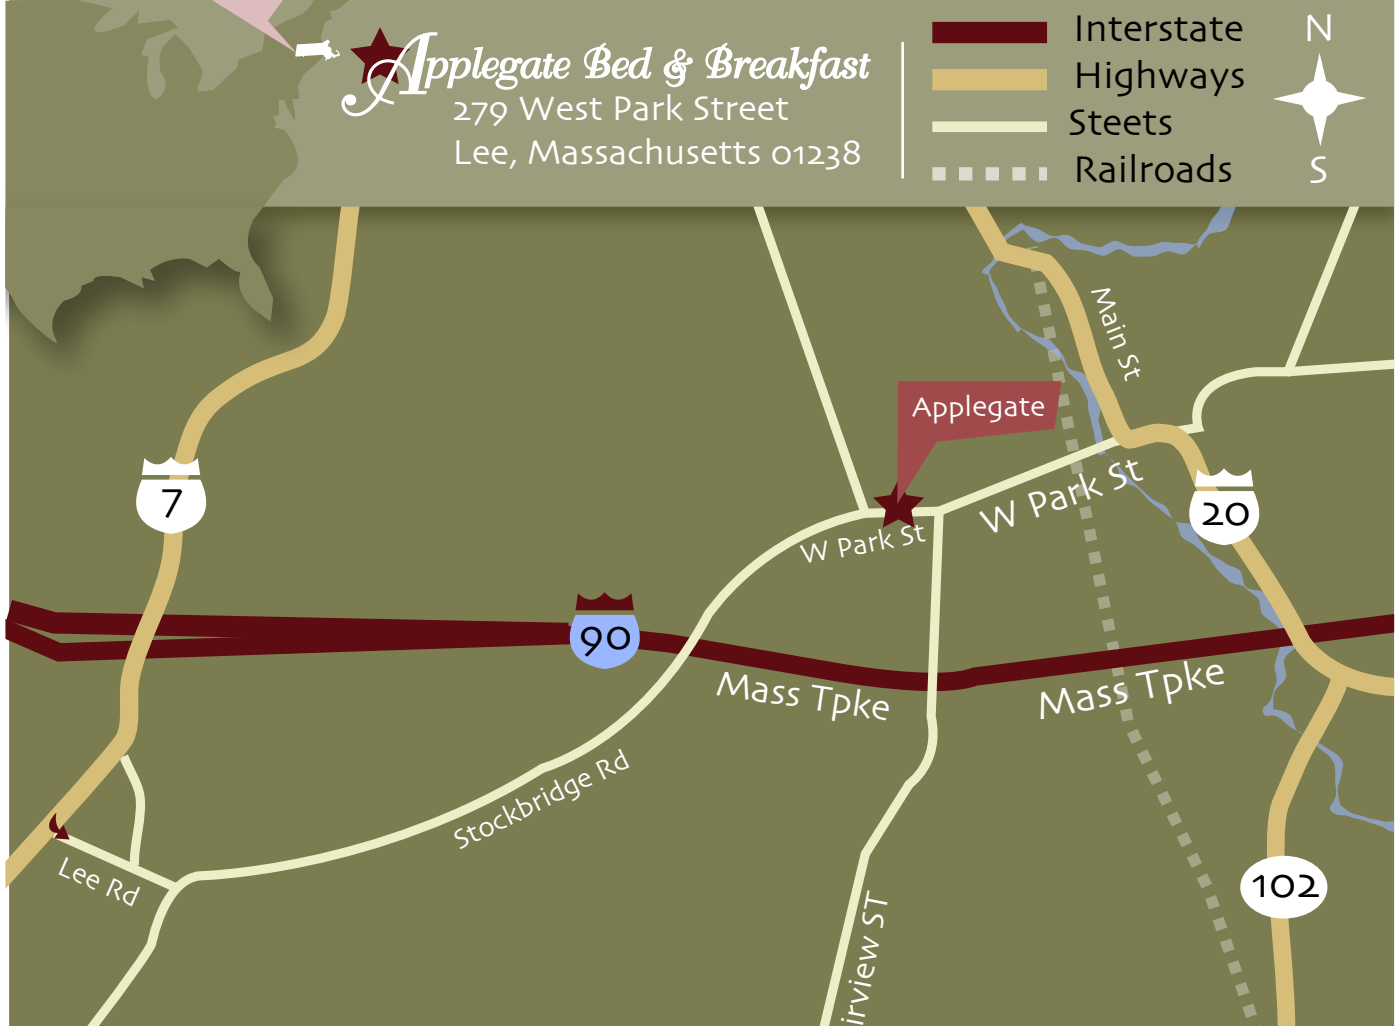

Applegate Bed & Breakfast
279 West Park Street
Lee, Massachusetts 01238

- Interstate
- Highways
- Streets
- Railroads

Directions From Hartford Area

Route 91 North to Route 90 (Mass Tpke) west towards Albany. Get off at Exit 2 Berkshires, Lee exit. Make a right turn on to Route 20 West and continue until you come to the stop sign at the start of the downtown area. Go straight at the stop sign even though route 20 turns right. We are one half mile from the stop sign on your left.