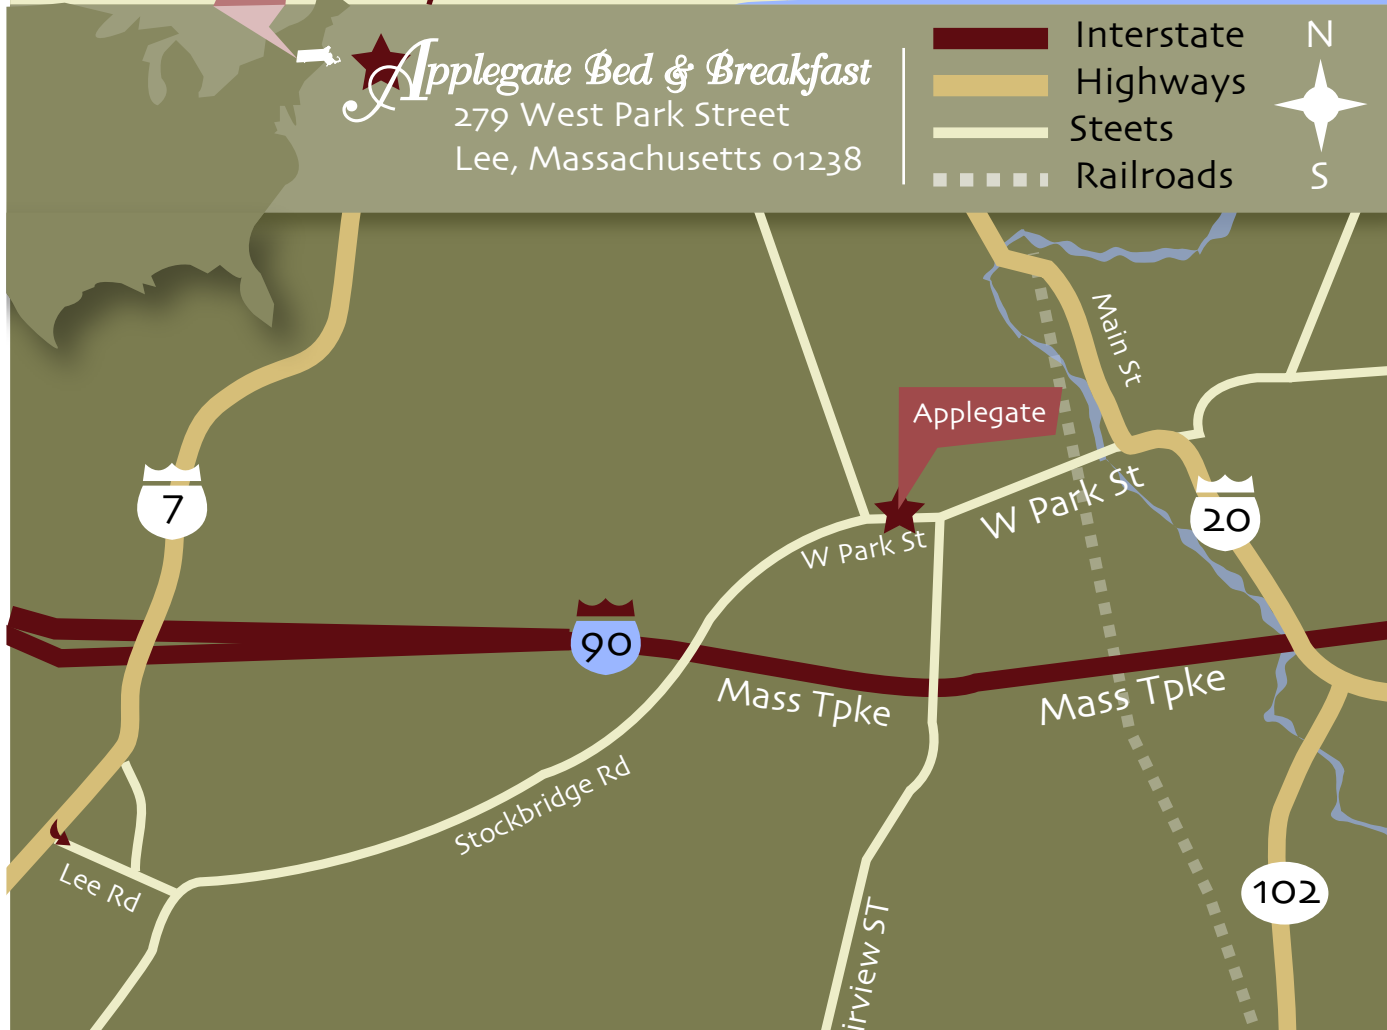

**Applegate Bed & Breakfast**  
 279 West Park Street  
 Lee, Massachusetts 01238

-  Interstate
  -  Highways
  -  Steets
  -  Railroads
- 

N  
S

### Directions from Upstate New York

Take Route 90 East towards Boston. It becomes the Massachusetts Turnpike and get off at exit 2, Lee. Make a right turn at end of exit ramp on to Route 20 West towards Lee. Go straight at the stop sign in Lee, even though Route 20 turns right. We are one half mile from the stop sign on your left.