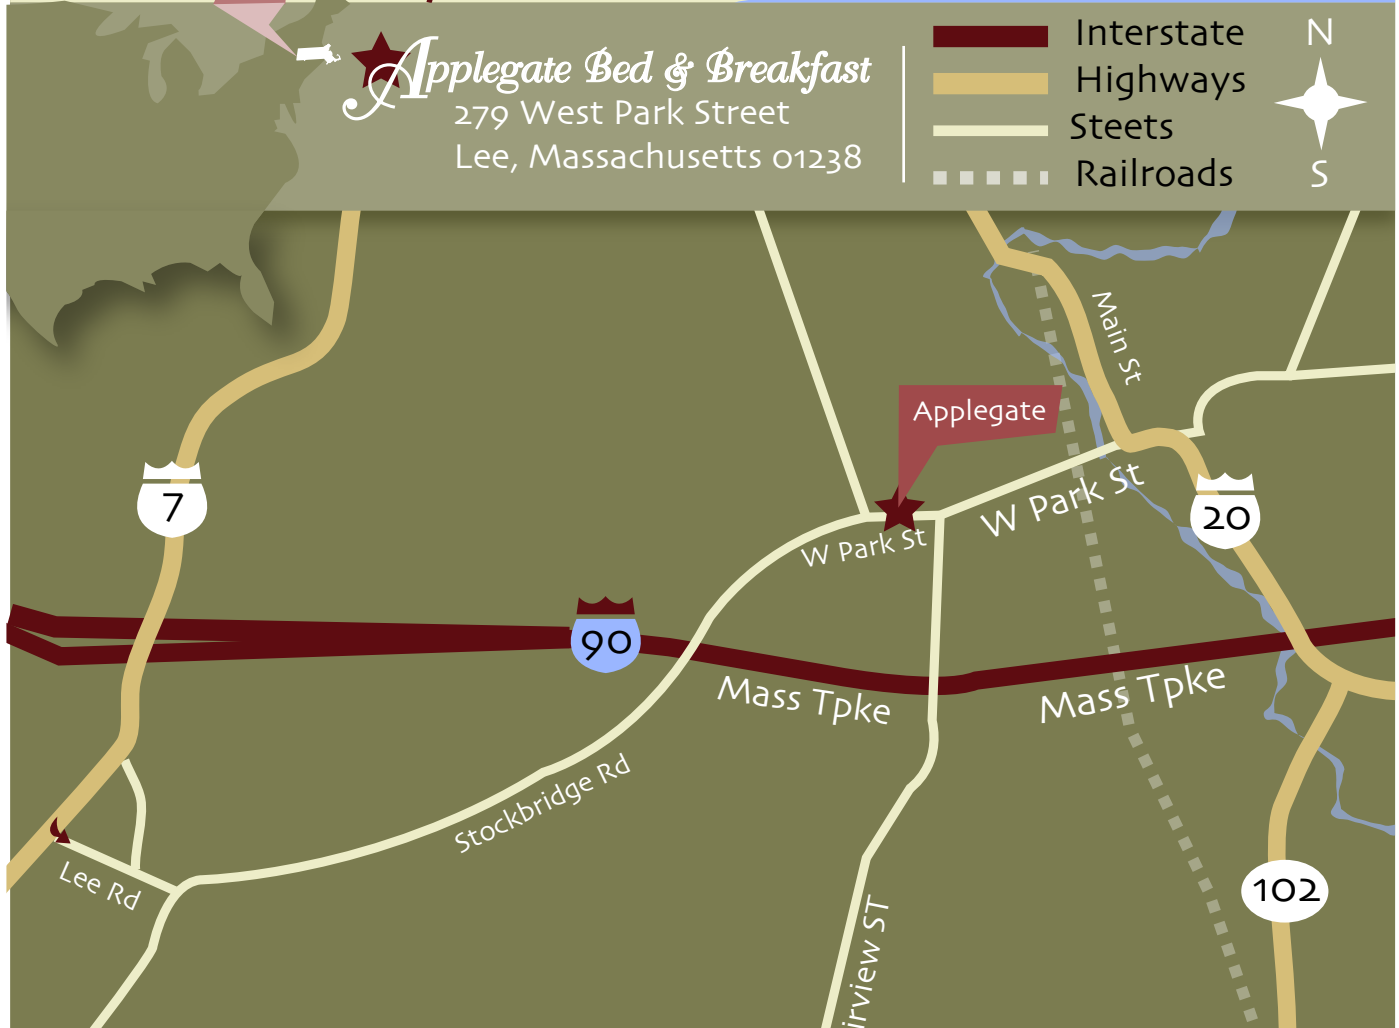

Applegate Bed & Breakfast
 279 West Park Street
 Lee, Massachusetts 01238

-  Interstate
-  Highways
-  Steets
-  Railroads

Directions From Southern Connecticut

Route 8 North into Massachusetts to Route 20 West towards Lee. After you pass the Route 90 Exit in Lee, continue straight on Route 20 West until you come to the stop sign at the start of the Lee downtown area. Go straight at the stop sign even though route 20 turns right. We are one half mile from the stop sign on your left.