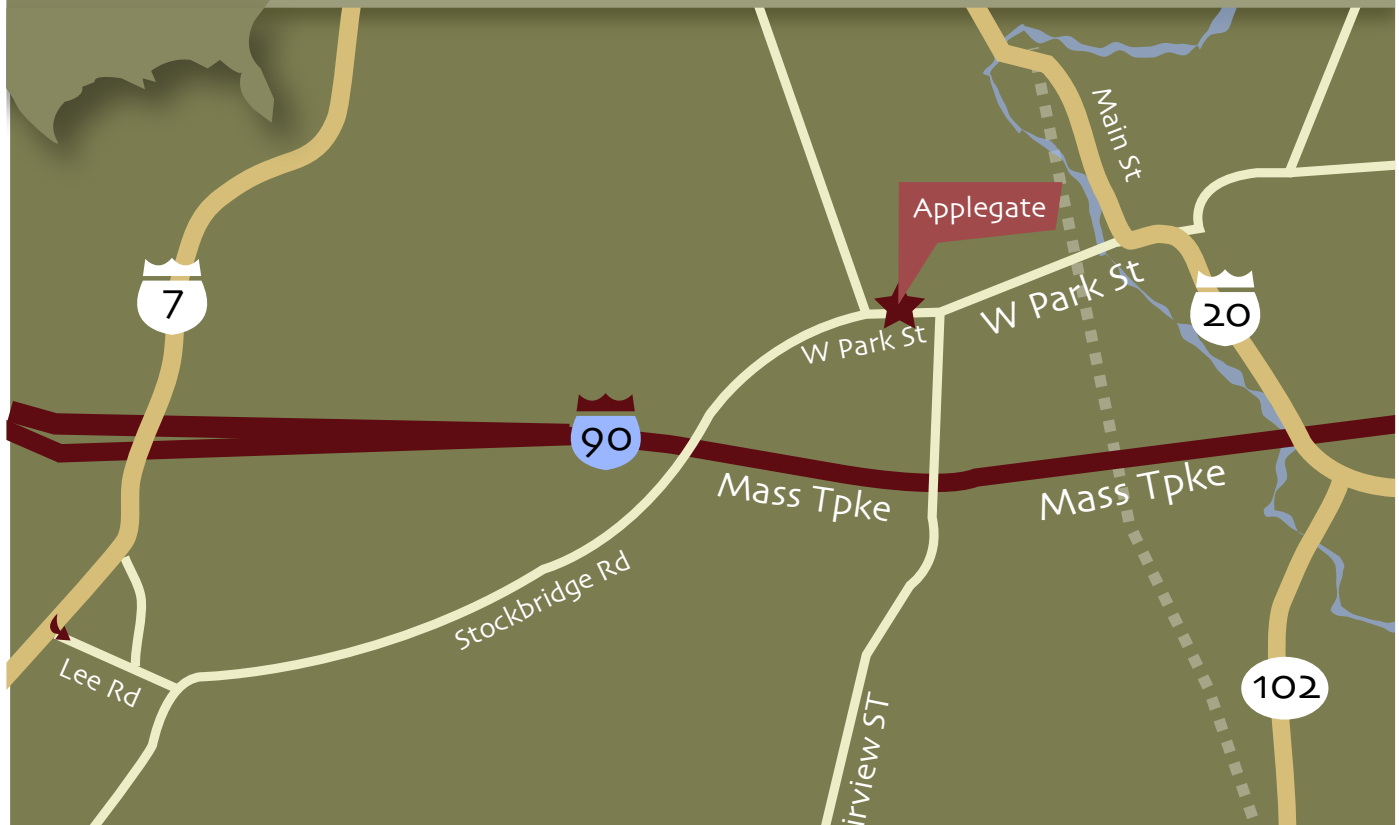

 *Applegate Bed & Breakfast*
 279 West Park Street
 Lee, Massachusetts 01238

-  Interstate
-  Highways
-  Steets
-  Railroads

Directions from Eastern Massachusetts

Take the Massachusetts Turnpike, Route 90 West (towards Albany). Get off at exit 2, Lee. Make a right turn at end of exit ramp on to Route 20 West towards Lee. Go straight at the stop sign in Lee, even though Route 20 turns right. We are one half mile from the stop sign on your left.